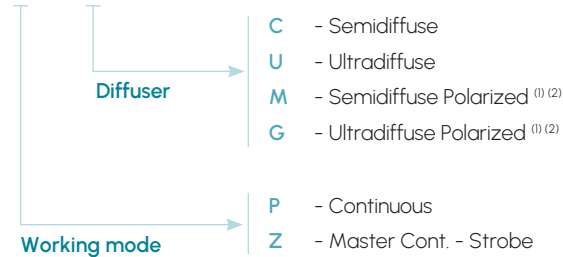

Connection

M12A input	Continuous	Master Continuous - Strobe
Pin 1 - Brown	+24 Vdc	+24 Vdc
Pin 2 - White	Not connected	Trigger NPN
Pin 3 - Blue	0 Vdc	0 Vdc
Pin 4 - Black	Not connected	Trigger PNP

M12A Male

Fixings

B00S1

BD1 · 5000K

lumher

Measures

BD1

Measures in mm

BD1 · 5000K

Selection guide

BD 1 D 5 Y

(1) Light polarization performs optimally with a clear diffuser; using semi-diffused or ultra-diffused diffusers may compromise polarization.

(2) The use of a polarizing filter in continuous operation and white lighting is not recommended due to fast degradation of the filter caused by temperature.