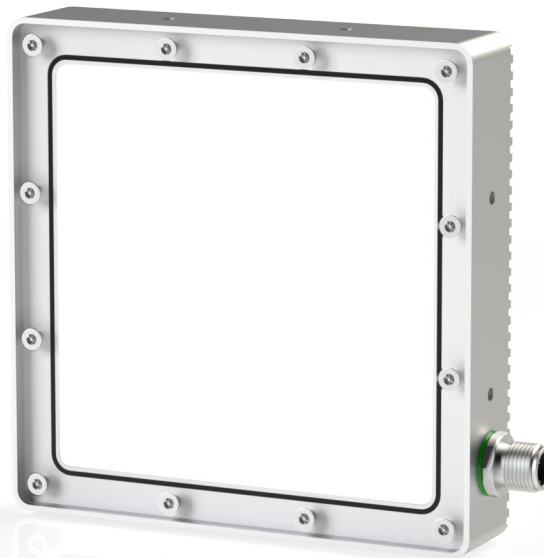

Backlight · BD1 Series White 5000K

lumher

24 V
DC

NOT
CASCADABLE

IP65

M12A

MACHINE VISION

CONTINUOUS 1x
STROBE 4x

INTEGRATED
CONTROLLER

POLARIZED

36
MONTHS

MADE IN SPAIN

Technical specifications

Power supply voltage	24 Vdc \pm 5%	
Trigger input	24 Vdc PNP / NPN	
Max. on time	Continuous = unlimited	Strobe = 10 ms
Max. working cycle	Continuous = 1	Strobe = 1/6
Max. consumption Trigger input	1,5 mA	
Max. number of cascadable modules	This luminaire is not cascadable	
Wavelength	White	5000 K
Beam angle	Semidiffuse Ultradiffuse	110° 110°
Electrical protections	Transient overvoltages Polarity reversal Current sabilizer	YES YES YES
IP Rating	IP65	
Protection type	Class III	
Operating temperature	-10 °C to +40 °C	
Storage temperature	0°C to +60 °C	
Max. relative humidity	80% (without condensation)	
Body material	Anodized aluminum	
Diffuser material	Methacrylate	
Connection types	M12A connector	
Standards	RoHs, CE	

Connection

M12A input	Continuous	Master Continuous - Strobe
Pin 1 - Brown	+24 Vdc	+24 Vdc
Pin 2 - White	Not connected	Trigger NPN
Pin 3 - Blue	0 Vdc	0 Vdc
Pin 4 - Black	Not connected	Trigger PNP

M12A Male