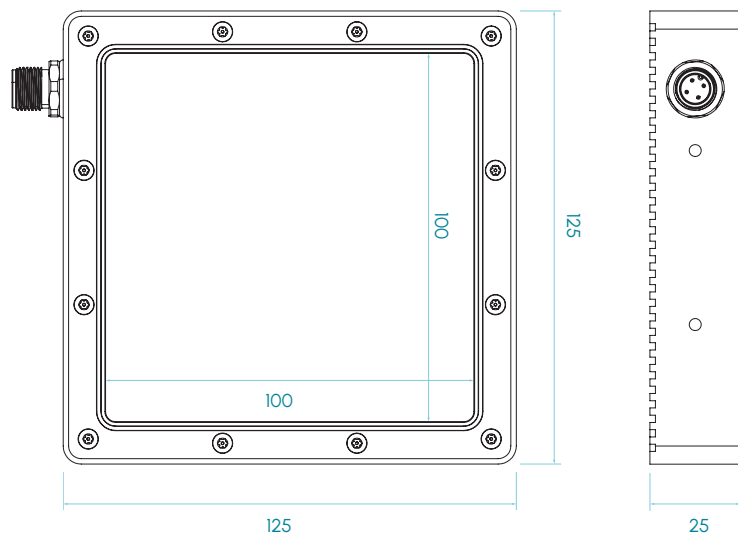

INTEGRATED
CONTROLLER

POLARIZED

36
MONTHS

MADE IN SPAIN

Technical specifications

Power supply voltage	24 Vdc \pm 5%	
Trigger input	24 Vdc PNP / NPN	
Max. on time	Continuous = unlimited	Strobe = 10 ms
Max. working cycle	Continuous = 1	Strobe = 1/6
Max. consumption Trigger input	1,5 mA	
Max. number of cascadable modules	This luminaire is not cascadable	
Wavelength	White	5000 K
Beam angle	Semidiffuse Ultradiffuse	110° 110°
Electrical protections	Transient overvoltages Polarity reversal Current sabilizer	YES YES YES
IP Rating	IP65	
Protection type	Class III	
Operating temperature	-10 °C to +40 °C	
Storage temperature	0°C to +60 °C	
Max. relative humidity	80% (without condensation)	
Body material	Anodized aluminum	
Diffuser material	Methacrylate	
Connection types	M12A connector	
Standards	RoHs, CE	

Fixings

B00S1

BD1 · 5000K

lumher

Measures

BD1

Measures in mm

BD1 · 5000K

60.000h

LIFESPAN

Table of characteristics

	Width	Length	Weight	Luminous flux ⁽³⁾		Power consumed	
	(mm)	(mm)	(g)	(lm)		(W)	
				CONT.	STROBE	CONT.	STROBE
BD 1 ...	125	125	500	1.085	4.340	7,0	28,0

(3) Luminous flux (lm) is before diffuser.