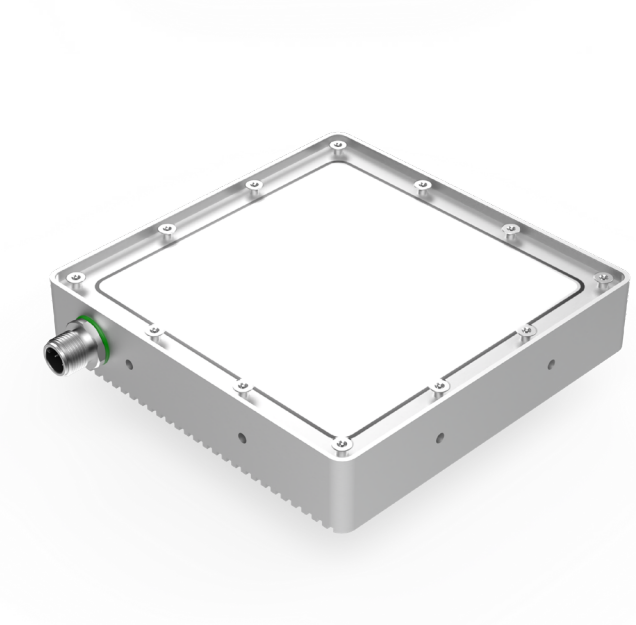

Model BD1 · White 5000K

5000K

WHITE

SEMIDIFFUSE
110°

ULTRADIFFUSE
110°

PHOTOBIOLOGICAL
RISK

RG1 - LOW

60.000h

LIFESPAN

Table of characteristics

	Width	Length	Weight	Luminous flux ⁽³⁾		Power consumed	
	(mm)	(mm)	(g)	(lm)		(W)	
				CONT.	STROBE	CONT.	STROBE
BD 1 ...	125	125	500	1.085	4.340	7,0	28,0

(3) Luminous flux (lm) is before diffuser.

lumher