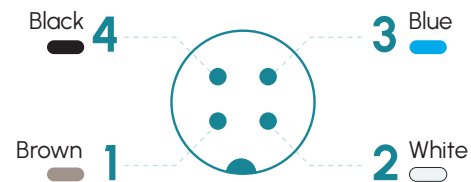

INTEGRATED
CONTROLLER

POLARIZED

36
MONTHS

MADE IN SPAIN

Technical specifications

Power supply voltage	24 Vdc \pm 5%	
Trigger input	24 Vdc PNP / NPN	
Max. on time	Continuous = unlimited	Strobe = 10 ms
Max. working cycle	Continuous = 1	Strobe = 1/6
Max. consumption Trigger input	1,5 mA	
Max. number of cascadable modules	This luminaire is not cascadable	
Wavelength	White	5000 K
Beam angle	Semidiffuse Ultradiffuse	110° 110°
Electrical protections	Transient overvoltages Polarity reversal Current sabilizer	YES YES YES
IP Rating	IP65	
Protection type	Class III	
Operating temperature	-10 °C to +40 °C	
Storage temperature	0°C to +60 °C	
Max. relative humidity	80% (without condensation)	
Body material	Anodized aluminum	
Diffuser material	Methacrylate	
Connection types	M12A connector	
Standards	RoHs, CE	

Connection

M12A input	Continuous	Master Continuous - Strobe
Pin 1 - Brown	+24 Vdc	+24 Vdc
Pin 2 - White	Not connected	Trigger NPN
Pin 3 - Blue	0 Vdc	0 Vdc
Pin 4 - Black	Not connected	Trigger PNP

M12A Male

lumher

Model BD1 · White 5000K

5000K

WHITE

SEMIDIFFUSE
110°

ULTRADIFFUSE
110°

PHOTOBIOLOGICAL
RISK

RG1 - LOW

60.000h

LIFESPAN

Table of characteristics

	Width	Length	Weight	Luminous flux ⁽³⁾		Power consumed	
	(mm)	(mm)	(g)	(lm)		(W)	
				CONT.	STROBE	CONT.	STROBE
BD 1 ...	125	125	500	1.085	4.340	7,0	28,0

(3) Luminous flux (lm) is before diffuser.